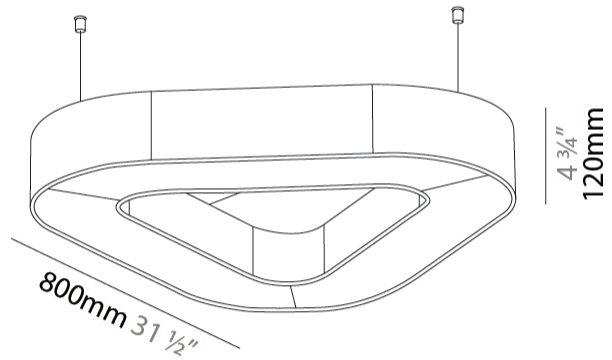

GENERAL

Series: Victory Acoustic
Partner: Prolicht
Division: Architectural
Installation: Suspension
Product Type: Acoustic
Mounting Location: Ceiling
Light Distribution: Direct

PHYSICAL

Shape: Round
Length (mm): 800
Length (in): 31 1/2
Width (mm): 752
Width (in): 29 5/8
Height (mm): 120
Height (in): 4 3/4
Diffuser: PMMA - Opal / Micro-Prism
Fixture Finish: SSR / BKV / CWI / CRY / HAB / UFT / ITA / RUA / FTG / MYG / LOD / PUS / FRO / FUP / KIA / POP / BLS / SPG / MEY / GOH / CHC / COM / ABZ / JAG / OBR / MOS / ROR
Acoustic Finish: SFW / CYW / SEE / SYN / MTS / PMB / TTN / CYB / STO / DPE / BES / SHB / ARE / ANE / VRD / CRF
Fixture Material: Aluminum
Primary Material: Acoustic
Cable Details: 2000mm / 78 3/4" or 6000mm / 236 1/4" Transparent Cable

ELECTRICAL

Lamp Type: LED (Zhaga Standard)
Input Wattage (W): 29.4
Total Output Wattage (W): 26.3
Dimming: Non-Dimmable
Driver Included: Yes
Driver Location: Integrated
Driver Type: Constant Current - Universal
Driver Class: Class 2
Input Voltage (V): 120 - 277

LED

Color Temperature (°K): 2700 / 3000 / 3500 / 4000
Max. Delivered Lumen (lm): 2489 / 2577 / 3025 / 2640
Nominal Lumen (lm): 3830 / 3964 / 4655 / 4030
CRI: >90 CRI
Lamp Life (hrs): 50000

OPTICAL

RATINGS AND CERTIFICATIONS

Certified By: CSA Certified to UL and CSA Standards
IP rating: IP20