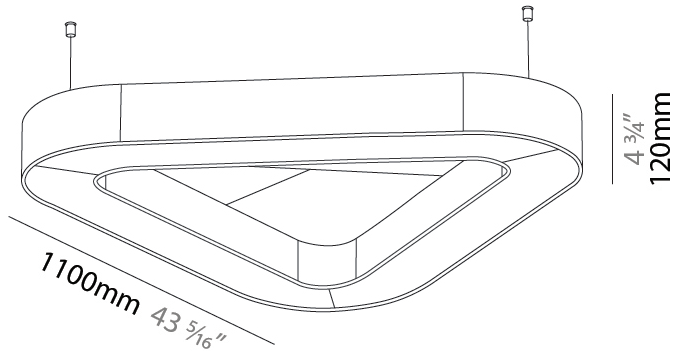

GENERAL

Series: Victory Acoustic
Partner: Prolicht
Division: Architectural
Installation: Suspension
Product Type: Acoustic
Mounting Location: Ceiling
Light Distribution: Direct / Indirect

PHYSICAL

Shape: Round
Length (mm): 1100
Length (in): 43 ⁵/₁₆
Width (mm): 1012
Width (in): 39 ¹³/₁₆
Height (mm): 120
Height (in): 4 ³/₄

Diffuser: [PMMA - Opal / Micro-Prism](#)
Fixture Finish: [SSR / BKV / CWI / CRY / HAB / UFT / ITA / RUA / FTG / MYG / LOD / PUS / FRO / FUP / KIA / POP / BLS / SPG / MEY / GOH / CHC / COM / ABZ / JAG / OBR / MOS / ROR](#)

Acoustic Finish: [SFW / CYW / SEE / SYN / MTS / PMB / TTN / CYB / STO / DPE / BES / SHB / ARE / ANE / VRD / CRF](#)

Fixture Material: Aluminum
Primary Material: Acoustic
Cable Details: [2000mm / 78 3/4" or 6000mm / 236 1/4" Transparent Cable](#)

ELECTRICAL

Lamp Type: LED (Zhaga Standard)
Input Wattage (W): 73.4
Total Output Wattage (W): 66.3
Dimming: Non-Dimmable
Driver Included: Yes
Driver Location: Integrated
Driver Type: Constant Current - Universal
Driver Class: Class 2
Input Voltage (V): 120 - 277

LED

Color Temperature (°K): 2700 / 3000 / 3500 / 4000
Max. Delivered Lumen (lm): 3734 / 3865 / 4538 / 3929
Nominal Lumen (lm): 5745 / 5946 / 6982 / 6045
CRI: >90 CRI
Lamp Life (hrs): 50000

OPTICAL

RATINGS AND CERTIFICATIONS

Certified By: CSA Certified to UL and CSA Standards
IP rating: IP20