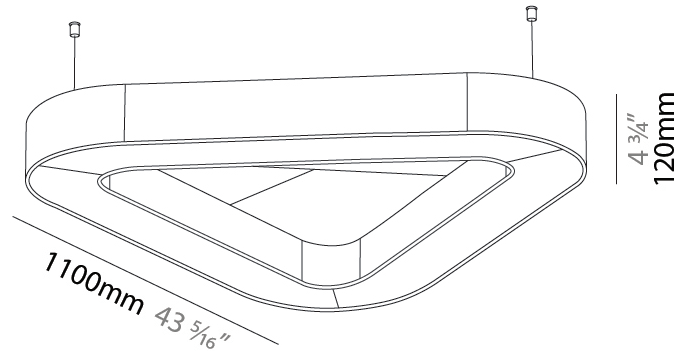

GENERAL

Series: Victory Acoustic
Partner: Prolicht
Division: Architectural
Installation: Suspension
Product Type: Acoustic
Mounting Location: Ceiling
Light Distribution: Direct

PHYSICAL

Shape: Round
Length (mm): 1100
Length (in): 43 ⁵/₁₆
Width (mm): 1012
Width (in): 39 ¹³/₁₆
Height (mm): 120
Height (in): 4 ³/₄

Diffuser: [PMMA - Opal / Micro-Prism](#)
Fixture Finish: [SSR / BKV / CWI / CRY / HAB / UFT / ITA / RUA / FTG / MYG / LOD / PUS / FRO / FUP / KIA / POP / BLS / SPG / MEY / GOH / CHC / COM / ABZ / JAG / OBR / MOS / ROR](#)

Acoustic Finish: [SFW / CYW / SEE / SYN / MTS / PMB / TTN / CYB / STO / DPE / BES / SHB / ARE / ANE / VRD / CRF](#)

Fixture Material: Aluminum
Primary Material: Acoustic
Cable Details: 2000mm / 78 3/4" or 6000mm / 236 1/4" Transparent Cable

ELECTRICAL

Lamp Type: LED (Zhaga Standard)
Input Wattage (W): 44.1
Total Output Wattage (W): 40
Dimming: Non-Dimmable
Driver Included: Yes
Driver Location: Integrated
Driver Type: Constant Current - Universal
Driver Class: Class 2
Input Voltage (V): 120 - 277

LED

Color Temperature (°K): 2700 / 3000 / 3500 / 4000
Max. Delivered Lumen (lm): 3734 / 3865 / 4538 / 3929
Nominal Lumen (lm): 5745 / 5946 / 6982 / 6045
CRI: >90 CRI
Lamp Life (hrs): 50000

OPTICAL

RATINGS AND CERTIFICATIONS

Certified By: CSA Certified to UL and CSA Standards
IP rating: IP20